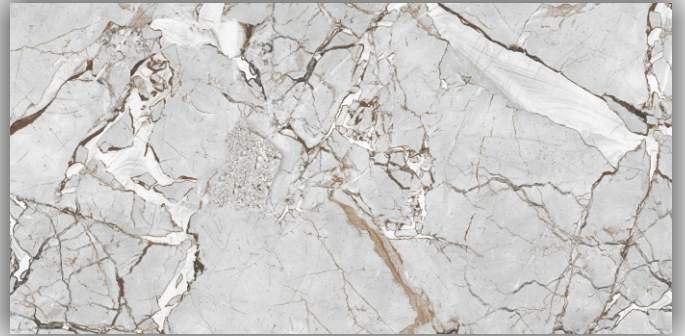

# INDEURO

CERAMIC

GLAZED POLISHED  
PORCELAIN TILES

**60X120CM**

Concept Tiles

POLISHED FLOOR

IDEALLY SUITABLE FOR  
FLOOR APPLICATION

**SARRAN COLIN GREY**

**GLAZED POLISHED PORCELAIN TILES**

**60X120CM**

## Concept Tiles

---

**SARRAN COLIN GREY**

**GLAZED POLISHED  
PORCELAIN TILES**

**60X120CM**

POLISHED

FLOOR

IDEALLY SUITABLE FOR  
FLOOR APPLICATION