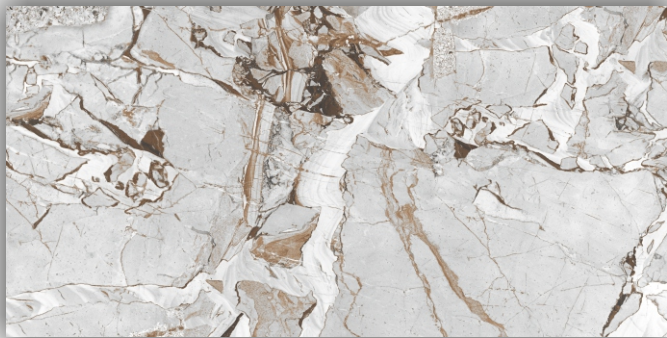

# INDEURO

CERAMIC

GLAZED POLISHED  
PORCELAIN TILES

**60X120CM**

Concept Tiles

POLISHED FLOOR

IDEALLY SUITABLE FOR  
FLOOR APPLICATION

**SARRAN COLIN GREY**

## Concept Tiles

---

**SARRAN COLIN GREY**

**GLAZED POLISHED  
PORCELAIN TILES**

**60X120CM**

POLISHED

FLOOR

IDEALLY SUITABLE FOR  
FLOOR APPLICATION