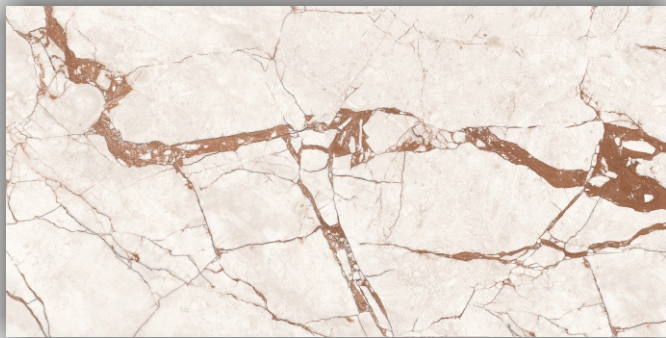

# INDEURO

CERAMIC

GLAZED POLISHED  
PORCELAIN TILES  
**60X120CM**

Concept Tiles

POLISHED FLOOR

IDEALLY SUITABLE FOR  
FLOOR APPLICATION

**ROVERE BISQUE**

**GLAZED POLISHED PORCELAIN TILES**

**60X120CM**

## Concept Tiles

---

**ROVERE BISQUE**

**GLAZED POLISHED  
PORCELAIN TILES**

**60X120CM**

POLISHED

FLOOR

IDEALLY SUITABLE FOR  
FLOOR APPLICATION