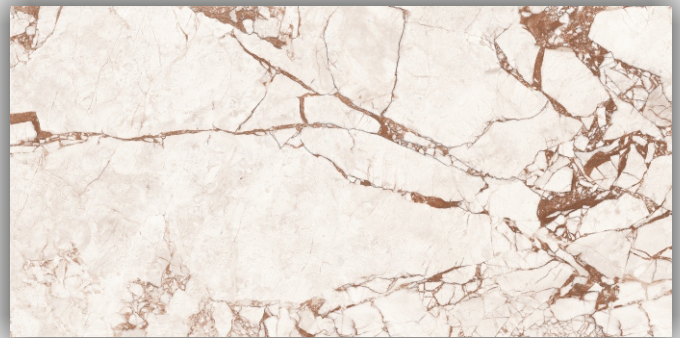

# INDEURO

CERAMIC

GLAZED POLISHED  
PORCELAIN TILES  
**60X120CM**

Concept Tiles

POLISHED FLOOR

IDEALLY SUITABLE FOR  
FLOOR APPLICATION

**ROVERE BISQUE**

**GLAZED POLISHED PORCELAIN TILES**

**60X120CM**

## Concept Tiles

---

**ROVERE BISQUE**

**GLAZED POLISHED  
PORCELAIN TILES**

**60X120CM**

POLISHED

FLOOR

IDEALLY SUITABLE FOR  
FLOOR APPLICATION