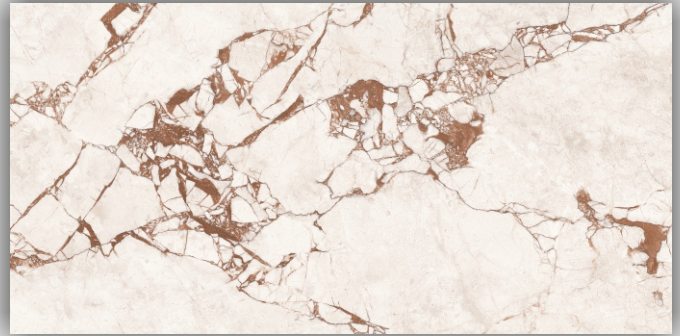

Concept Tiles

ROVERE BISQUE

**GLAZED POLISHED
PORCELAIN TILES**

60X120CM

POLISHED

FLOOR

IDEALLY SUITABLE FOR
FLOOR APPLICATION

r. No.	CHARACTERISTIC	STANDARD AS PER ISO -13006/EN14411 GROUP BILL	INDEURO Value	Test Method
REGULATORY PROPERTIES				
1	Deviation in length & width	± 0.5%	±0.3%	ISO-10545-2
2	Deviation in thickness	± 5.0%	± 4.0%	ISO-10545-2
3	Straightness in sides	± 0.5%	± 0.1%	ISO-10545-2
4	Rectangularity	± 0.5%	± 0.1%	ISO-10545-2
5	Surface flatness	± 0.5%	± 0.2%	ISO-10545-2
6	Color Difference	Unlterned	No change	ISO-10545-16
7	Glossiness	As per mfg.	Min 90%	GLOSSOMETER
STRUCTURAL PROPERTIES				
8	Water absorption	< 0.50%	< 0.05%	ISO-10545-3
9	Apparent density	> 2.0 g/cc	> 2.10 g/cc	DIN 51082
MASSIVE MECHANICAL PROPERTIES				
10	Modulus of repture	Min. 35 N/mm2	Min. 40 N/mm2	ISO-10545-4
11	Breaking strength	Min. 1300 N	Min. 2000 N	ISO-10545-4
12	Impact resistance	As per mfg.	Min. 0.55	ISO-10545-5
SURFACE MECHANICAL PROPERTIES				
13	Surface abrasion resistance	As per mfg.	Min. Class-3	ISO-10545-7
14	MOH's hardness	As per mfg.	Min. 6	EN 101
THERMO HYGROMRTRIC PROPERTIES				
15	Frost Resistance	No damage	No damage	ISO-10545-12
16	Thermal Shock Resistance	No damage	No damage	ISO-10545-9
17	Moisture Expansion	Nil	Nil	ISO-10545-10
18	Thermal Expansion(COE)	Max. 9.0 x 10⁻⁶	Max. 6.5 x 10⁻⁶	ISO-10545-8
18	Crazing Resistance	As per mfg.	Min. 10 Cycle	ISO-10545-11
CHEMICAL PROPERTIES				
19	Chemical Resistance	No damage	No damage	ISO-10545-13
20	Stain Resistance	Resistant	Resistant	ISO-10545-14
SAFETY PROPERTIES				
21	Slip Resistance	As per mfg.	> 0.40	ISO-10545-17
22	Fire Resistance	As per mfg.	Fireproof	N.A.

ROVERE BISQUE

**GLAZED POLISHED
PORCELAIN TILES**

60X120CM