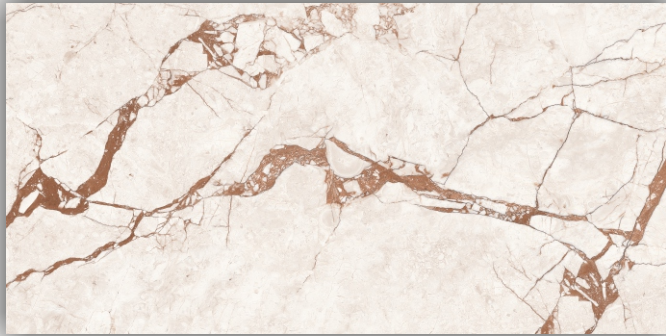

Concept Tiles

ROVERE BISQUE

**GLAZED POLISHED
PORCELAIN TILES**

60X120CM

POLISHED

FLOOR

IDEALLY SUITABLE FOR
FLOOR APPLICATION

r. No.	CHARACTERISTIC	STANDARD AS PER ISO -13006/EN14411 GROUP BILL	INDEURO Value	Test Method
REGULATORY PROPERTIES				
1	Deviation in length & width	± 0.5%	±0.3%	ISO-10545-2
2	Deviation in thickness	± 5.0%	± 4.0%	ISO-10545-2
3	Straightness in sides	± 0.5%	± 0.1%	ISO-10545-2
4	Rectangularity	± 0.5%	± 0.1%	ISO-10545-2
5	Surface flatness	± 0.5%	± 0.2%	ISO-10545-2
6	Color Difference	Unlterned	No change	ISO-10545-16
7	Glossiness	As per mfg.	Min 90%	GLOSSOMETER
STRUCTURAL PROPERTIES				
8	Water absorption	< 0.50%	< 0.05%	ISO-10545-3
9	Apparent density	> 2.0 g/cc	> 2.10 g/cc	DIN 51082
MASSIVE MECHANICAL PROPERTIES				
10	Modulus of repture	Min. 35 N/mm2	Min. 40 N/mm2	ISO-10545-4
11	Breaking strength	Min. 1300 N	Min. 2000 N	ISO-10545-4
12	Impact resistance	As per mfg.	Min. 0.55	ISO-10545-5
SURFACE MECHANICAL PROPERTIES				
13	Surface abrasion resistance	As per mfg.	Min. Class-3	ISO-10545-7
14	MOH's hardness	As per mfg.	Min. 6	EN 101
THERMO HYGROMRTRIC PROPERTIES				
15	Frost Resistance	No damage	No damage	ISO-10545-12
16	Thermal Shock Resistance	No damage	No damage	ISO-10545-9
17	Moisture Expansion	Nil	Nil	ISO-10545-10
18	Thermal Expansion(COE)	Max. 9.0 x 10⁻⁶	Max. 6.5 x 10⁻⁶	ISO-10545-8
18	Crazing Resistance	As per mfg.	Min. 10 Cycle	ISO-10545-11
CHEMICAL PROPERTIES				
19	Chemical Resistance	No damage	No damage	ISO-10545-13
20	Stain Resistance	Resistant	Resistant	ISO-10545-14
SAFETY PROPERTIES				
21	Slip Resistance	As per mfg.	> 0.40	ISO-10545-17
22	Fire Resistance	As per mfg.	Fireproof	N.A.

ROVERE BISQUE

**GLAZED POLISHED
PORCELAIN TILES**

60X120CM