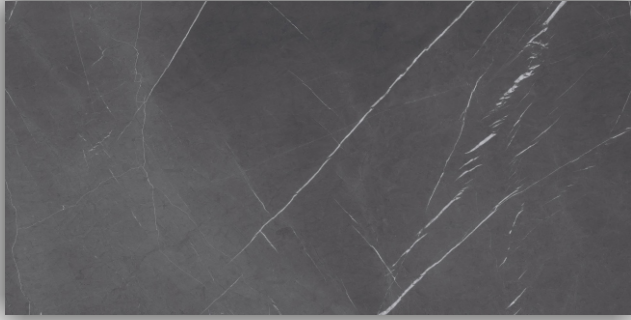

Concept Tiles

PIETRA NERRO

GLAZED POLISHED
PORCELAIN TILES

60X120CM

POLISHED

FLOOR

IDEALLY SUITABLE FOR
FLOOR APPLICATION

r. No.	CHARACTERISTIC	STANDARD AS PER ISO -13006/EN14411 GROUP BILL	INDEURO Value	Test Method
REGULATORY PROPERTIES				
1	Deviation in length & width	± 0.5%	±0.3%	ISO-10545-2
2	Deviation in thickness	± 5.0%	± 4.0%	ISO-10545-2
3	Straightness in sides	± 0.5%	± 0.1%	ISO-10545-2
4	Rectangularity	± 0.5%	± 0.1%	ISO-10545-2
5	Surface flatness	± 0.5%	± 0.2%	ISO-10545-2
6	Color Difference	Unlterned	No change	ISO-10545-16
7	Glossiness	As per mfg.	Min 90%	GLOSSOMETER
STRUCTURAL PROPERTIES				
8	Water absorption	< 0.50%	< 0.05%	ISO-10545-3
9	Apparent density	> 2.0 g/cc	> 2.10 g/cc	DIN 51082
MASSIVE MECHANICAL PROPERTIES				
10	Modulus of repture	Min. 35 N/mm2	Min. 40 N/mm2	ISO-10545-4
11	Breaking strength	Min. 1300 N	Min. 2000 N	ISO-10545-4
12	Impact resistance	As per mfg.	Min. 0.55	ISO-10545-5
SURFACE MECHANICAL PROPERTIES				
13	Surface abrasion resistance	As per mfg.	Min. Class-3	ISO-10545-7
14	MOH's hardness	As per mfg.	Min. 6	EN 101
THERMO HYGROMRTRIC PROPERTIES				
15	Frost Resistance	No damage	No damage	ISO-10545-12
16	Thermal Shock Resistance	No damage	No damage	ISO-10545-9
17	Moisture Expansion	Nil	Nil	ISO-10545-10
18	Thermal Expansion(COE)	Max. 9.0 x 10⁻⁶	Max. 6.5 x 10⁻⁶	ISO-10545-8
18	Crazing Resistance	As per mfg.	Min. 10 Cycle	ISO-10545-11
CHEMICAL PROPERTIES				
19	Chemical Resistance	No damage	No damage	ISO-10545-13
20	Stain Resistance	Resistant	Resistant	ISO-10545-14
SAFETY PROPERTIES				
21	Slip Resistance	As per mfg.	> 0.40	ISO-10545-17
22	Fire Resistance	As per mfg.	Fireproof	N.A.

PIETRA NERRO

GLAZED POLISHED
PORCELAIN TILES

60X120CM