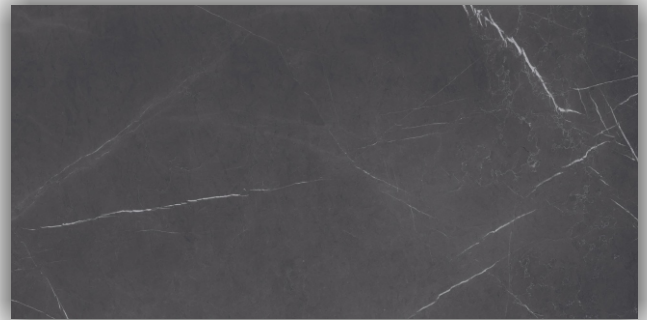

Concept Tiles

PIETRA NERRO

GLAZED POLISHED
PORCELAIN TILES

60X120CM

POLISHED

FLOOR

IDEALLY SUITABLE FOR
FLOOR APPLICATION

r. No.	CHARACTERISTIC	STANDARD AS PER ISO -13006/EN14411 GROUP BILL	INDEURO Value	Test Method
REGULATORY PROPERTIES				
1	Deviation in length & width	± 0.5%	±0.3%	ISO-10545-2
2	Deviation in thickness	± 5.0%	± 4.0%	ISO-10545-2
3	Straightness in sides	± 0.5%	± 0.1%	ISO-10545-2
4	Rectangularity	± 0.5%	± 0.1%	ISO-10545-2
5	Surface flatness	± 0.5%	± 0.2%	ISO-10545-2
6	Color Difference	Unlterned	No change	ISO-10545-16
7	Glossiness	As per mfg.	Min 90%	GLOSSOMETER
STRUCTURAL PROPERTIES				
8	Water absorption	< 0.50%	< 0.05%	ISO-10545-3
9	Apparent density	> 2.0 g/cc	> 2.10 g/cc	DIN 51082
MASSIVE MECHANICAL PROPERTIES				
10	Modulus of repture	Min. 35 N/mm2	Min. 40 N/mm2	ISO-10545-4
11	Breaking strength	Min. 1300 N	Min. 2000 N	ISO-10545-4
12	Impact resistance	As per mfg.	Min. 0.55	ISO-10545-5
SURFACE MECHANICAL PROPERTIES				
13	Surface abrasion resistance	As per mfg.	Min. Class-3	ISO-10545-7
14	MOH's hardness	As per mfg.	Min. 6	EN 101
THERMO HYGROMRTRIC PROPERTIES				
15	Frost Resistance	No damage	No damage	ISO-10545-12
16	Thermal Shock Resistance	No damage	No damage	ISO-10545-9
17	Moisture Expansion	Nil	Nil	ISO-10545-10
18	Thermal Expansion(COE)	Max. 9.0 x 10⁻⁶	Max. 6.5 x 10⁻⁶	ISO-10545-8
18	Crazing Resistance	As per mfg.	Min. 10 Cycle	ISO-10545-11
CHEMICAL PROPERTIES				
19	Chemical Resistance	No damage	No damage	ISO-10545-13
20	Stain Resistance	Resistant	Resistant	ISO-10545-14
SAFETY PROPERTIES				
21	Slip Resistance	As per mfg.	> 0.40	ISO-10545-17
22	Fire Resistance	As per mfg.	Fireproof	N.A.

PIETRA NERRO

GLAZED POLISHED
PORCELAIN TILES

60X120CM