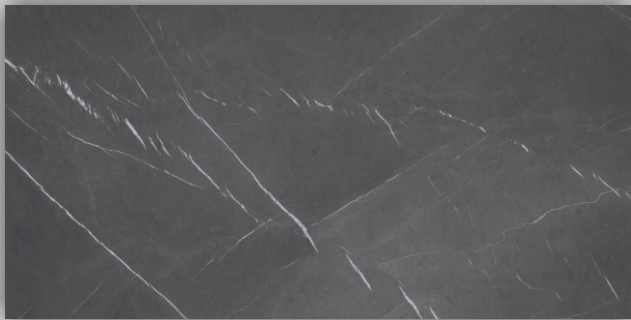

Concept Tiles

PIETRA NERRO

GLAZED POLISHED
PORCELAIN TILES

60X120CM

POLISHED

FLOOR

IDEALLY SUITABLE FOR
FLOOR APPLICATION

r. No.	CHARACTERISTIC	STANDARD AS PER ISO -13006/EN14411 GROUP BILL	INDEURO Value	Test Method
REGULATORY PROPERTIES				
1	Deviation in length & width	± 0.5%	±0.3%	ISO-10545-2
2	Deviation in thickness	± 5.0%	± 4.0%	ISO-10545-2
3	Straightness in sides	± 0.5%	± 0.1%	ISO-10545-2
4	Rectangularity	± 0.5%	± 0.1%	ISO-10545-2
5	Surface flatness	± 0.5%	± 0.2%	ISO-10545-2
6	Color Difference	Unlterned	No change	ISO-10545-16
7	Glossiness	As per mfg.	Min 90%	GLOSSOMETER
STRUCTURAL PROPERTIES				
8	Water absorption	< 0.50%	< 0.05%	ISO-10545-3
9	Apparent density	> 2.0 g/cc	> 2.10 g/cc	DIN 51082
MASSIVE MECHANICAL PROPERTIES				
10	Modulus of repture	Min. 35 N/mm2	Min. 40 N/mm2	ISO-10545-4
11	Breaking strength	Min. 1300 N	Min. 2000 N	ISO-10545-4
12	Impact resistance	As per mfg.	Min. 0.55	ISO-10545-5
SURFACE MECHANICAL PROPERTIES				
13	Surface abrasion resistance	As per mfg.	Min. Class-3	ISO-10545-7
14	MOH's hardness	As per mfg.	Min. 6	EN 101
THERMO HYGROMRTRIC PROPERTIES				
15	Frost Resistance	No damage	No damage	ISO-10545-12
16	Thermal Shock Resistance	No damage	No damage	ISO-10545-9
17	Moisture Expansion	Nil	Nil	ISO-10545-10
18	Thermal Expansion(COE)	Max. 9.0 x 10⁻⁶	Max. 6.5 x 10⁻⁶	ISO-10545-8
18	Crazing Resistance	As per mfg.	Min. 10 Cycle	ISO-10545-11
CHEMICAL PROPERTIES				
19	Chemical Resistance	No damage	No damage	ISO-10545-13
20	Stain Resistance	Resistant	Resistant	ISO-10545-14
SAFETY PROPERTIES				
21	Slip Resistance	As per mfg.	> 0.40	ISO-10545-17
22	Fire Resistance	As per mfg.	Fireproof	N.A.

PIETRA NERRO

GLAZED POLISHED
PORCELAIN TILES

60X120CM