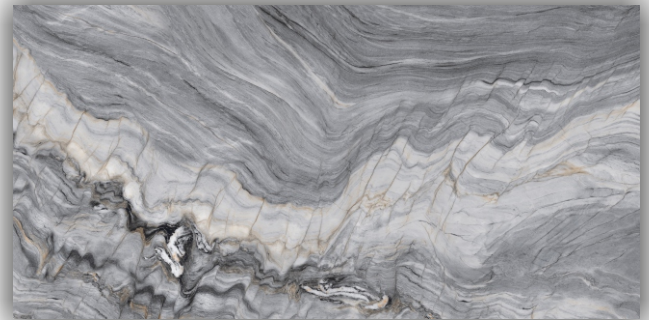

# INDEURO

CERAMIC

GLAZED POLISHED  
PORCELAIN TILES  
**60X120CM**

Concept Tiles

POLISHED FLOOR

IDEALLY SUITABLE FOR  
FLOOR APPLICATION

**EXPLOSION FUSION**

**GLAZED POLISHED PORCELAIN TILES**

**60X120CM**

## Concept Tiles

---

**EXPLOSION FUSION**

**GLAZED POLISHED  
PORCELAIN TILES**

**60X120CM**

POLISHED

FLOOR

IDEALLY SUITABLE FOR  
FLOOR APPLICATION