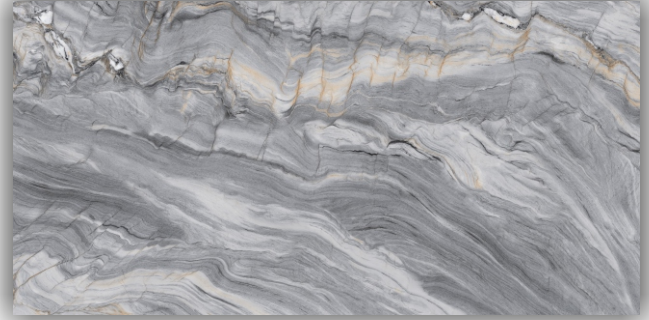

# INDEURO

CERAMIC

GLAZED POLISHED  
PORCELAIN TILES  
**60X120CM**

Concept Tiles

POLISHED FLOOR

IDEALLY SUITABLE FOR  
FLOOR APPLICATION

**EXPLOSION FUSION**

**GLAZED POLISHED PORCELAIN TILES**

**60X120CM**

## Concept Tiles

---

**EXPLOSION FUSION**

**GLAZED POLISHED  
PORCELAIN TILES**

**60X120CM**

POLISHED

FLOOR

IDEALLY SUITABLE FOR  
FLOOR APPLICATION