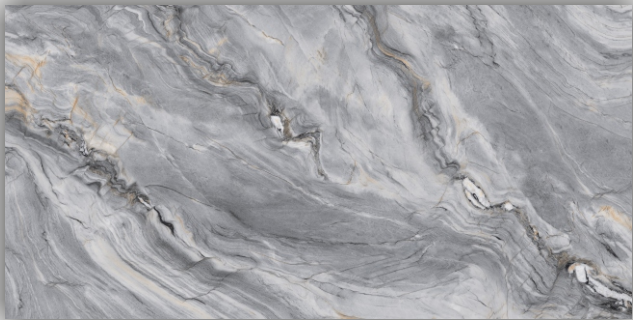

# INDEURO

CERAMIC

GLAZED POLISHED  
PORCELAIN TILES  
**60X120CM**

Concept Tiles

POLISHED FLOOR

IDEALLY SUITABLE FOR  
FLOOR APPLICATION

**EXPLOSION FUSION**

**GLAZED POLISHED PORCELAIN TILES**

**60X120CM**

## Concept Tiles

---

**EXPLOSION FUSION**

**GLAZED POLISHED  
PORCELAIN TILES**

**60X120CM**

POLISHED

FLOOR

IDEALLY SUITABLE FOR  
FLOOR APPLICATION