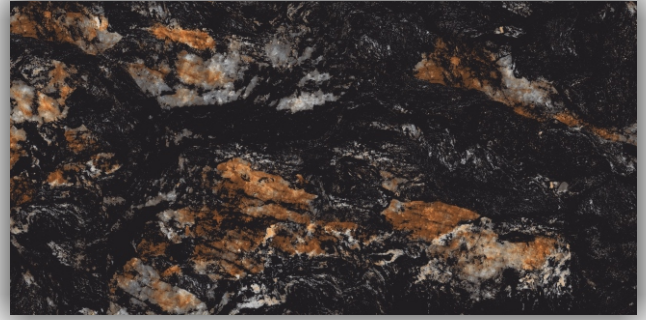

Concept Tiles

COSMIC BLACK

GLAZED POLISHED PORCELAIN TILES

60X120CM

HI-GLOSS

FLOOR

IDEALLY SUITABLE FOR
FLOOR APPLICATION

r. No.	CHARACTERISTIC	STANDARD AS PER ISO -13006/EN14411 GROUP BILL	INDEURO Value	Test Method
REGULATORY PROPERTIES				
1	Deviation in length & width	± 0.5%	±0.3%	ISO-10545-2
2	Deviation in thickness	± 5.0%	± 4.0%	ISO-10545-2
3	Straightness in sides	± 0.5%	± 0.1%	ISO-10545-2
4	Rectangularity	± 0.5%	± 0.1%	ISO-10545-2
5	Surface flatness	± 0.5%	± 0.2%	ISO-10545-2
6	Color Difference	Unlterned	No change	ISO-10545-16
7	Glossiness	As per mfg.	Min 90%	GLOSSOMETER
STRUCTURAL PROPERTIES				
8	Water absorption	< 0.50%	< 0.05%	ISO-10545-3
9	Apparent density	> 2.0 g/cc	> 2.10 g/cc	DIN 51082
MASSIVE MECHANICAL PROPERTIES				
10	Modulus of repture	Min. 35 N/mm2	Min. 40 N/mm2	ISO-10545-4
11	Breaking strength	Min. 1300 N	Min. 2000 N	ISO-10545-4
12	Impact resistance	As per mfg.	Min. 0.55	ISO-10545-5
SURFACE MECHANICAL PROPERTIES				
13	Surface abrasion resistance	As per mfg.	Min. Class-3	ISO-10545-7
14	MOH's hardness	As per mfg.	Min. 6	EN 101
THERMO HYGROMRTRIC PROPERTIES				
15	Frost Resistance	No damage	No damage	ISO-10545-12
16	Thermal Shock Resistance	No damage	No damage	ISO-10545-9
17	Moisture Expansion	Nil	Nil	ISO-10545-10
18	Thermal Expansion(COE)	Max. 9.0 x 10⁻⁶	Max. 6.5 x 10⁻⁶	ISO-10545-8
18	Crazing Resistance	As per mfg.	Min. 10 Cycle	ISO-10545-11
CHEMICAL PROPERTIES				
19	Chemical Resistance	No damage	No damage	ISO-10545-13
20	Stain Resistance	Resistant	Resistant	ISO-10545-14
SAFETY PROPERTIES				
21	Slip Resistance	As per mfg.	> 0.40	ISO-10545-17
22	Fire Resistance	As per mfg.	Fireproof	N.A.

COSMIC BLACK

**GLAZED POLISHED
PORCELAIN TILES**

60X120CM