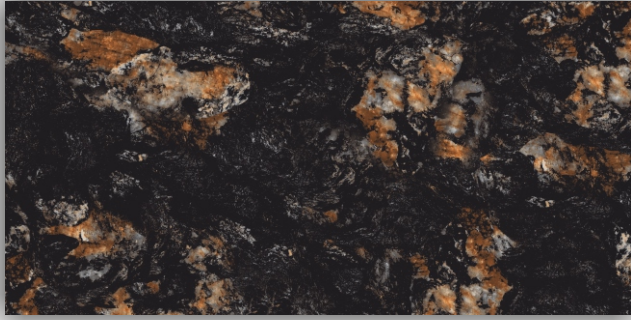

Concept Tiles

COSMIC BLACK

GLAZED POLISHED PORCELAIN TILES

60X120CM

HI-GLOSS

FLOOR

IDEALLY SUITABLE FOR
FLOOR APPLICATION

r. No.	CHARACTERISTIC	STANDARD AS PER ISO -13006/EN14411 GROUP BILL	INDEURO Value	Test Method
REGULATORY PROPERTIES				
1	Deviation in length & width	± 0.5%	±0.3%	ISO-10545-2
2	Deviation in thickness	± 5.0%	± 4.0%	ISO-10545-2
3	Straightness in sides	± 0.5%	± 0.1%	ISO-10545-2
4	Rectangularity	± 0.5%	± 0.1%	ISO-10545-2
5	Surface flatness	± 0.5%	± 0.2%	ISO-10545-2
6	Color Difference	Unlterned	No change	ISO-10545-16
7	Glossiness	As per mfg.	Min 90%	GLOSSOMETER
STRUCTURAL PROPERTIES				
8	Water absorption	< 0.50%	< 0.05%	ISO-10545-3
9	Apparent density	> 2.0 g/cc	> 2.10 g/cc	DIN 51082
MASSIVE MECHANICAL PROPERTIES				
10	Modulus of repture	Min. 35 N/mm2	Min. 40 N/mm2	ISO-10545-4
11	Breaking strength	Min. 1300 N	Min. 2000 N	ISO-10545-4
12	Impact resistance	As per mfg.	Min. 0.55	ISO-10545-5
SURFACE MECHANICAL PROPERTIES				
13	Surface abrasion resistance	As per mfg.	Min. Class-3	ISO-10545-7
14	MOH's hardness	As per mfg.	Min. 6	EN 101
THERMO HYGROMRTRIC PROPERTIES				
15	Frost Resistance	No damage	No damage	ISO-10545-12
16	Thermal Shock Resistance	No damage	No damage	ISO-10545-9
17	Moisture Expansion	Nil	Nil	ISO-10545-10
18	Thermal Expansion(COE)	Max. 9.0 x 10⁻⁶	Max. 6.5 x 10⁻⁶	ISO-10545-8
18	Crazing Resistance	As per mfg.	Min. 10 Cycle	ISO-10545-11
CHEMICAL PROPERTIES				
19	Chemical Resistance	No damage	No damage	ISO-10545-13
20	Stain Resistance	Resistant	Resistant	ISO-10545-14
SAFETY PROPERTIES				
21	Slip Resistance	As per mfg.	> 0.40	ISO-10545-17
22	Fire Resistance	As per mfg.	Fireproof	N.A.

COSMIC BLACK

**GLAZED POLISHED
PORCELAIN TILES**

60X120CM