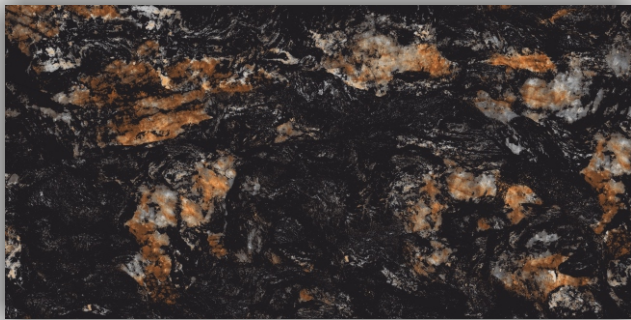

Concept Tiles

COSMIC BLACK

GLAZED POLISHED PORCELAIN TILES

60X120CM

HI-GLOSS

FLOOR

IDEALLY SUITABLE FOR
FLOOR APPLICATION

r. No.	CHARACTERISTIC	STANDARD AS PER ISO -13006/EN14411 GROUP BILL	INDEURO Value	Test Method
REGULATORY PROPERTIES				
1	Deviation in length & width	± 0.5%	±0.3%	ISO-10545-2
2	Deviation in thickness	± 5.0%	± 4.0%	ISO-10545-2
3	Straightness in sides	± 0.5%	± 0.1%	ISO-10545-2
4	Rectangularity	± 0.5%	± 0.1%	ISO-10545-2
5	Surface flatness	± 0.5%	± 0.2%	ISO-10545-2
6	Color Difference	Unlterned	No change	ISO-10545-16
7	Glossiness	As per mfg.	Min 90%	GLOSSOMETER
STRUCTURAL PROPERTIES				
8	Water absorption	< 0.50%	< 0.05%	ISO-10545-3
9	Apparent density	> 2.0 g/cc	> 2.10 g/cc	DIN 51082
MASSIVE MECHANICAL PROPERTIES				
10	Modulus of repture	Min. 35 N/mm2	Min. 40 N/mm2	ISO-10545-4
11	Breaking strength	Min. 1300 N	Min. 2000 N	ISO-10545-4
12	Impact resistance	As per mfg.	Min. 0.55	ISO-10545-5
SURFACE MECHANICAL PROPERTIES				
13	Surface abrasion resistance	As per mfg.	Min. Class-3	ISO-10545-7
14	MOH's hardness	As per mfg.	Min. 6	EN 101
THERMO HYGROMRTRIC PROPERTIES				
15	Frost Resistance	No damage	No damage	ISO-10545-12
16	Thermal Shock Resistance	No damage	No damage	ISO-10545-9
17	Moisture Expansion	Nil	Nil	ISO-10545-10
18	Thermal Expansion(COE)	Max. 9.0 x 10⁻⁶	Max. 6.5 x 10⁻⁶	ISO-10545-8
18	Crazing Resistance	As per mfg.	Min. 10 Cycle	ISO-10545-11
CHEMICAL PROPERTIES				
19	Chemical Resistance	No damage	No damage	ISO-10545-13
20	Stain Resistance	Resistant	Resistant	ISO-10545-14
SAFETY PROPERTIES				
21	Slip Resistance	As per mfg.	> 0.40	ISO-10545-17
22	Fire Resistance	As per mfg.	Fireproof	N.A.

COSMIC BLACK

**GLAZED POLISHED
PORCELAIN TILES**

60X120CM