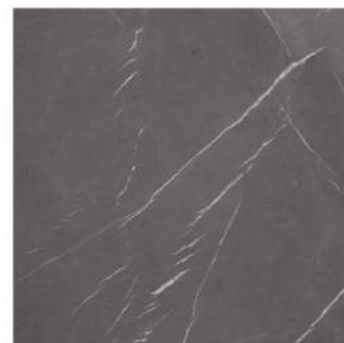

SURFACE : GLOSSY

Random Face

CARBON GRAY

**GLAZED POLISHED
PORCELAIN
TILES**
60X60CM

SURFACE : GLOSSY

Random Face

CRYSTAL GRIS

**GLAZED POLISHED
PORCELAIN
TILES
60X60CM**