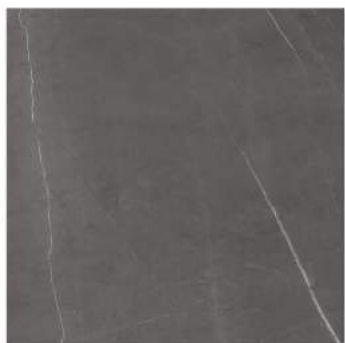

SURFACE : GLOSSY

Random Face

CARBON GRAY

**GLAZED POLISHED
PORCELAIN
TILES**
60X60CM

SURFACE : GLOSSY

Random Face

CRYSTAL GRIS

**GLAZED POLISHED
PORCELAIN
TILES
60X60CM**