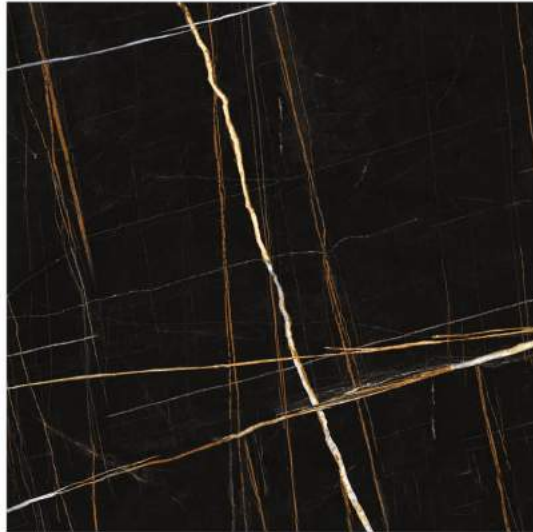

Random Face

WHITE COSMOS

**GLAZED POLISHED
PORCELAIN
TILES
60X60CM**

SURFACE : GLOSSY

Random Face

BLACK ELECTRA

**GLAZED POLISHED
PORCELAIN
TILES
60X60CM**

SURFACE : HIGH GLOSS