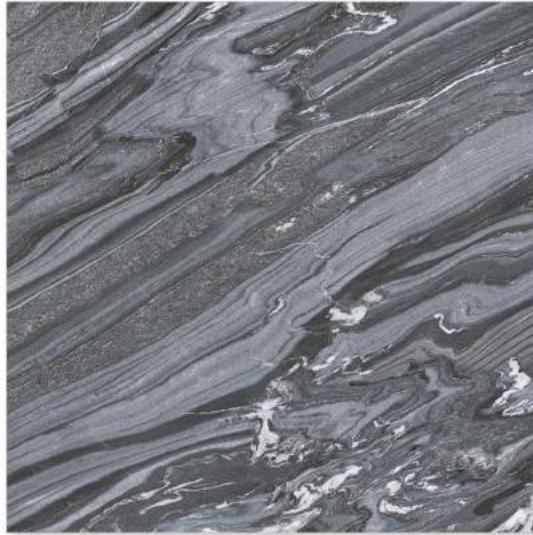

BLACK COSMOS

**GLAZED POLISHED
PORCELAIN
TILES**
60X60CM

SURFACE : GLOSSY

Random Face