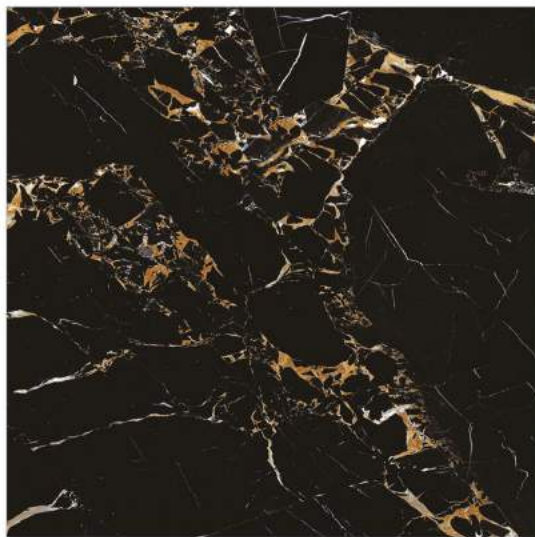

Random Face

**GLAZED POLISHED
PORCELAIN
TILES
60X60CM**

BLACK MARMO

SURFACE : HIGH GLOSS

Random Face

**GLAZED POLISHED
PORCELAIN
TILES**
60X60CM

BLACK PORTRO

SURFACE : HIGH GLOSS