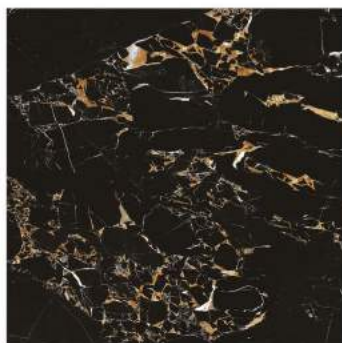

**GLAZED POLISHED
PORCELAIN
TILES**
60X60CM

SURFACE : HIGH GLOSS

Random Face