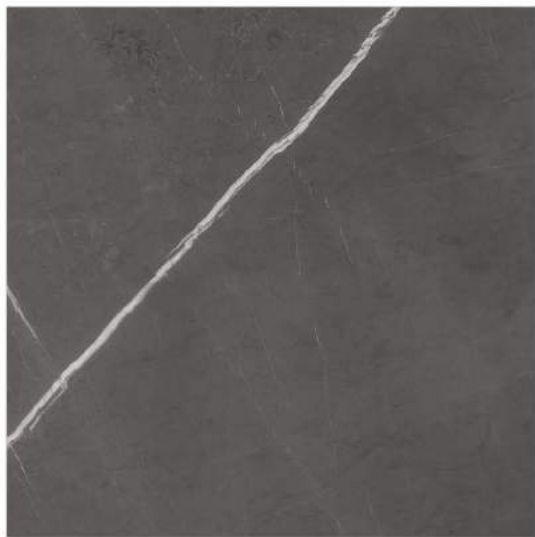

CARBON GRAY

**GLAZED POLISHED
PORCELAIN
TILES**
60X60CM

SURFACE : GLOSSY

Random Face