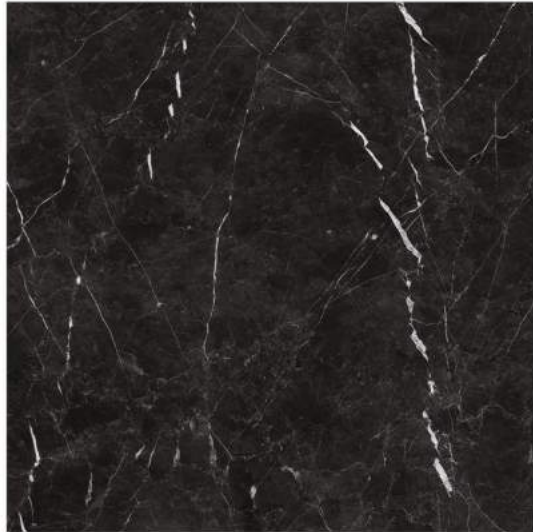

Random Face

**GLAZED POLISHED
PORCELAIN
TILES
60X60CM**

BLACK MARMO

SURFACE : HIGH GLOSS

Random Face

**GLAZED POLISHED
PORCELAIN
TILES**
60X60CM

BLACK PORTRO

SURFACE : HIGH GLOSS