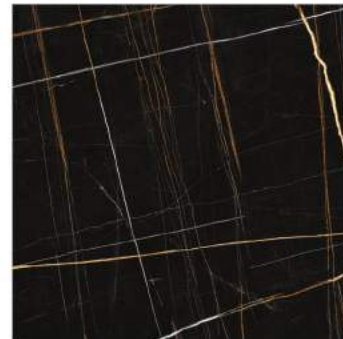

**GLAZED POLISHED
PORCELAIN
TILES
60X60CM**

SURFACE : HIGH GLOSS

Random Face